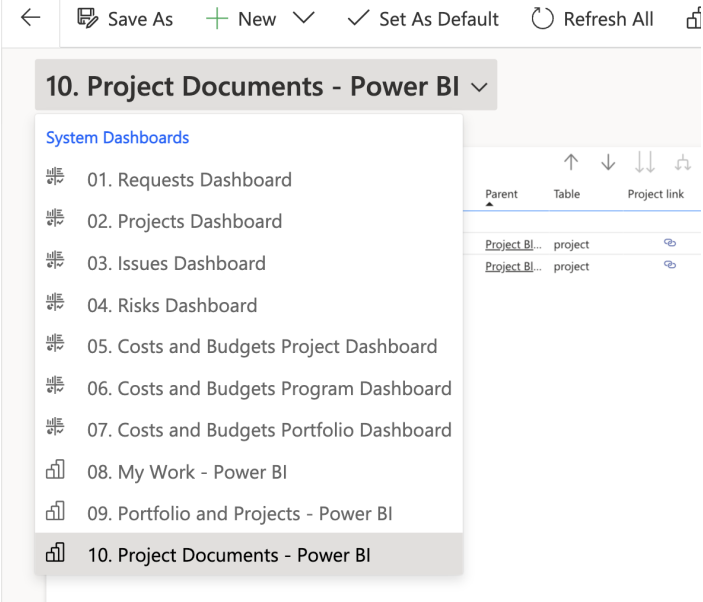

# Project Documents Dashboard - Power BI

The **Project Documents** Power BI Dashboard displays documents from across your projects and includes links for easy access. The report includes documents from:

- Project Requests
- Project Tasks
- Project Issues
- Project Risks
- Project Actions
- Project Costs

The Date Slider allows the report viewer to narrow down the document selection making it easier to locate the desired document.